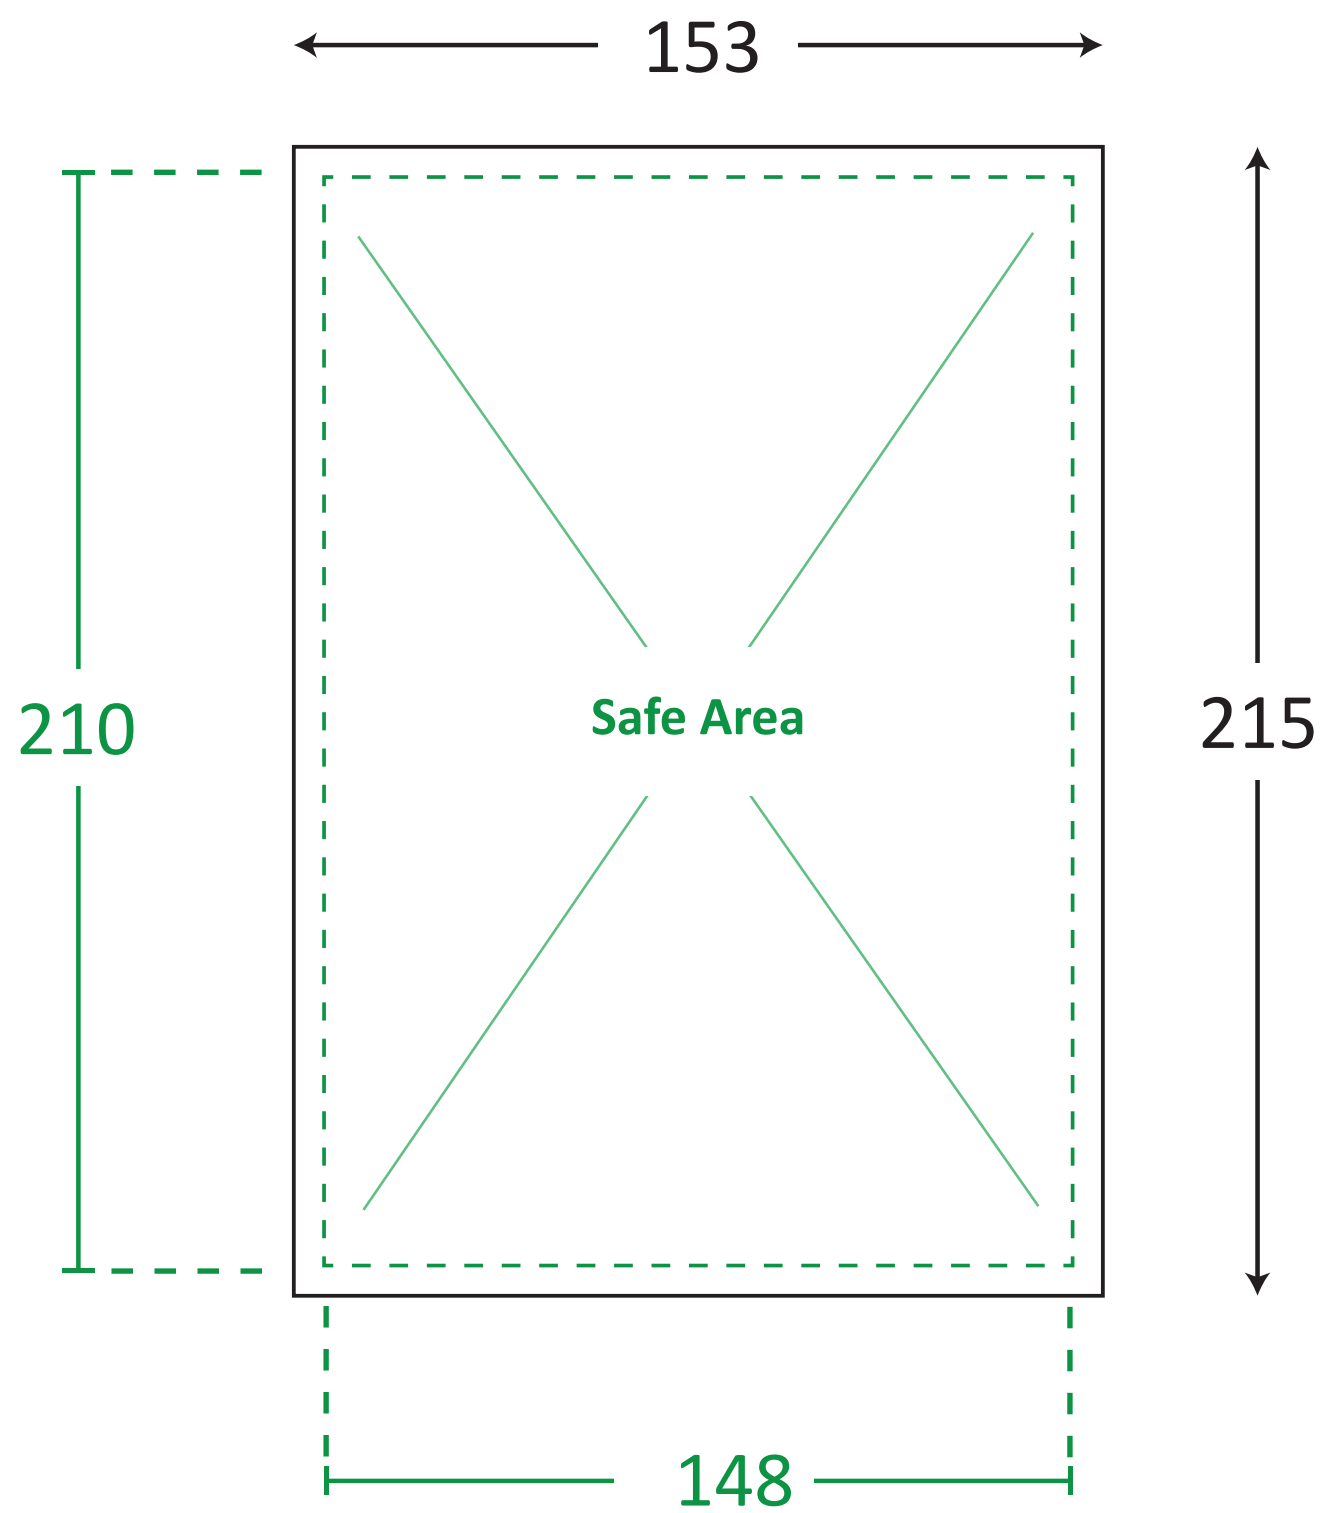

TEMPLATE GUIDE FOR PRINTING PRODUCTS

Unit : Millimetres (mm)

----- Safe Area
_____ Print Area

ARTWORK GUIDELINES

Color Format : CMYK

Submit File Without Markings

File Format : PDF, EPS

Important Text & Images In Safe Area